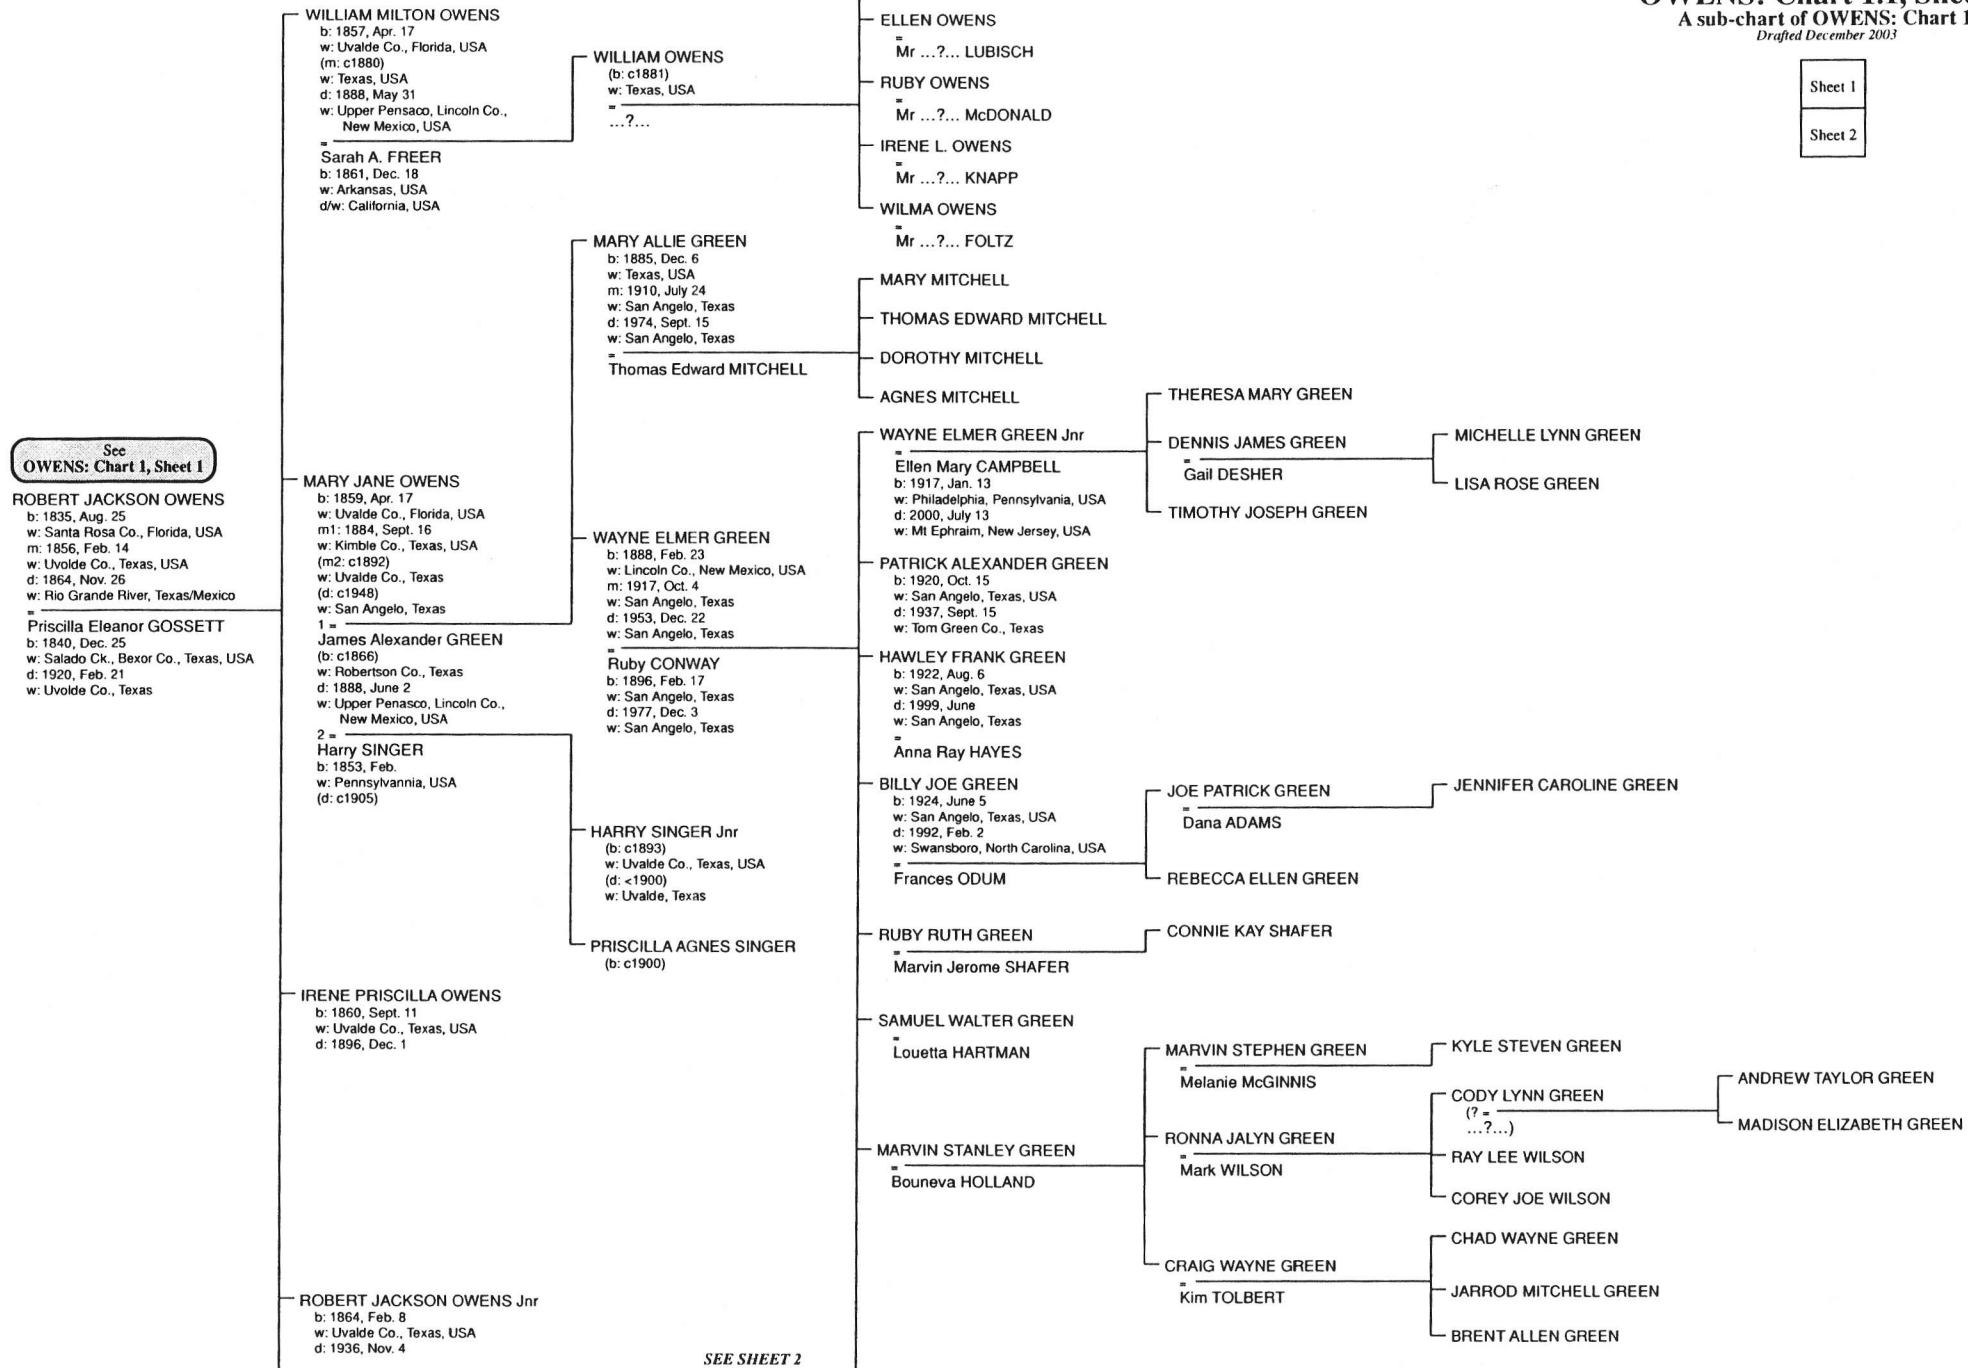

See
OWENS: Chart 1, Sheet 1

SEE SHEET 2