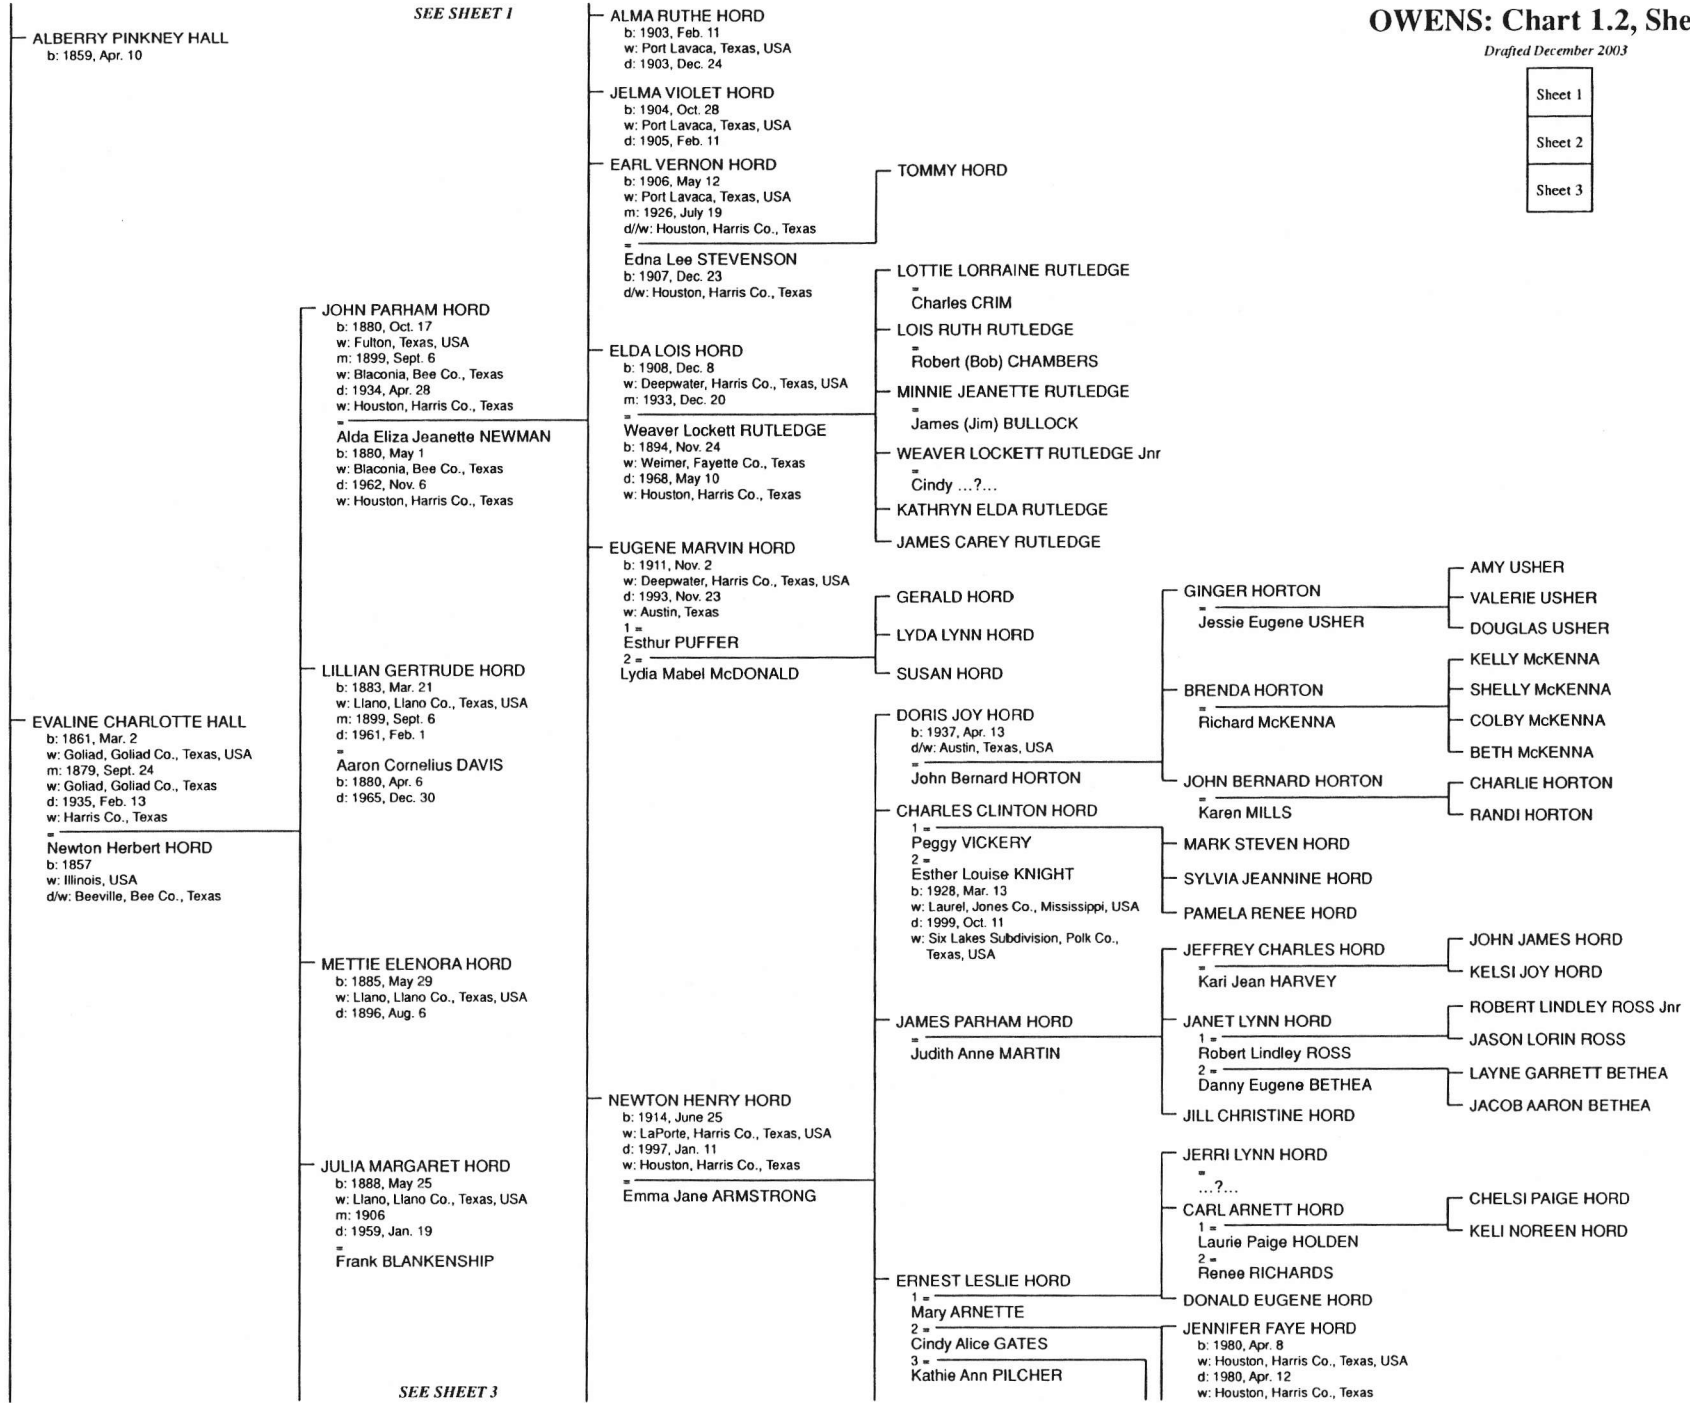

Sheet 1
Sheet 2
Sheet 3

See
OWENS: Chart 1, Sheet 4

MARY LUCY LANDER OWENS
 b: 1838, Apr. 27
 w: Florida, USA
 m: 1854, Aug. 3
 w: Texas, USA
 d: 1882, Sept. 7
 w: Llano, Llano Co., Texas
 =
Param Thomas HALL
 b: 1828, Feb. 19
 w: Mississippi, USA
 d: 1906, June 27
 w: Goldwaite, Mills Co., Texas

SEE SHEET 2

Sheet 1
Sheet 2
Sheet 3

SEE SHEET 1

SEE SHEET 3

OWENS: Chart 1.2, Sheet 3

Drafted December 2003

Sheet 1
Sheet 2
Sheet 3

SEE SHEET 2