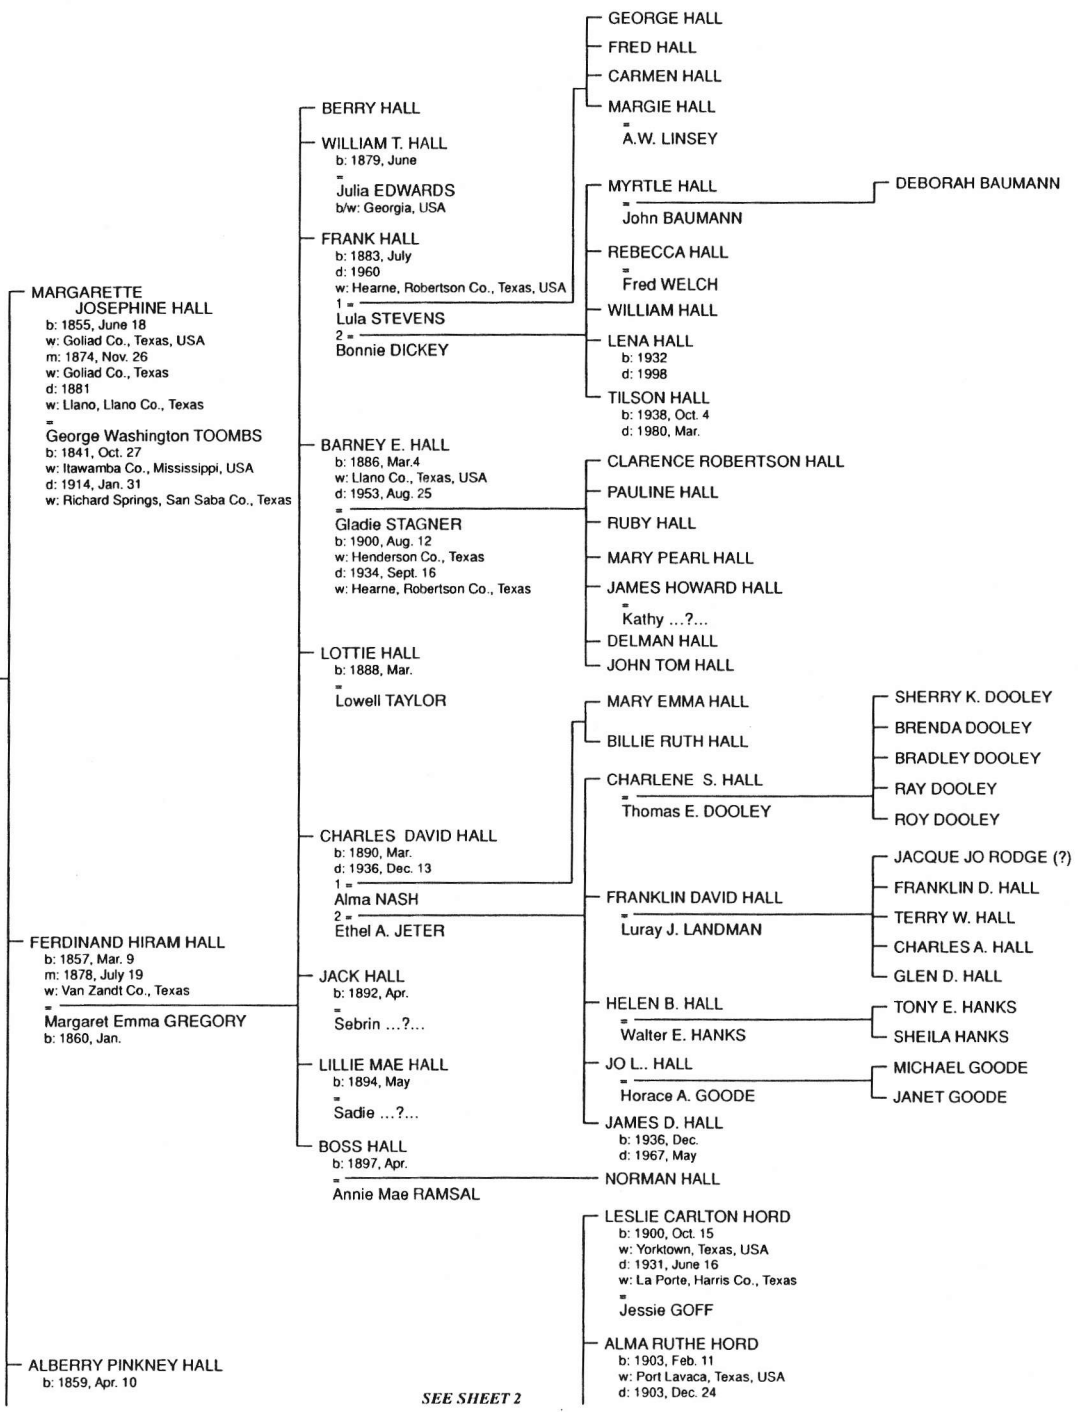

Sheet 1
Sheet 2
Sheet 3

See
OWENS: Chart 1, Sheet 4

MARY LUCY LANDER OWENS
 b: 1838, Apr. 27
 w: Florida, USA
 m: 1854, Aug. 3
 w: Texas, USA
 d: 1882, Sept. 7
 w: Llano, Llano Co., Texas
 =
Param Thomas HALL
 b: 1828, Feb. 19
 w: Mississippi, USA
 d: 1906, June 27
 w: Goldwaite, Mills Co., Texas

SEE SHEET 2

Sheet 1
Sheet 2
Sheet 3

SEE SHEET 1

SEE SHEET 3

OWENS: Chart 1.2, Sheet 3

Drafted December 2003

Sheet 1
Sheet 2
Sheet 3

SEE SHEET 2